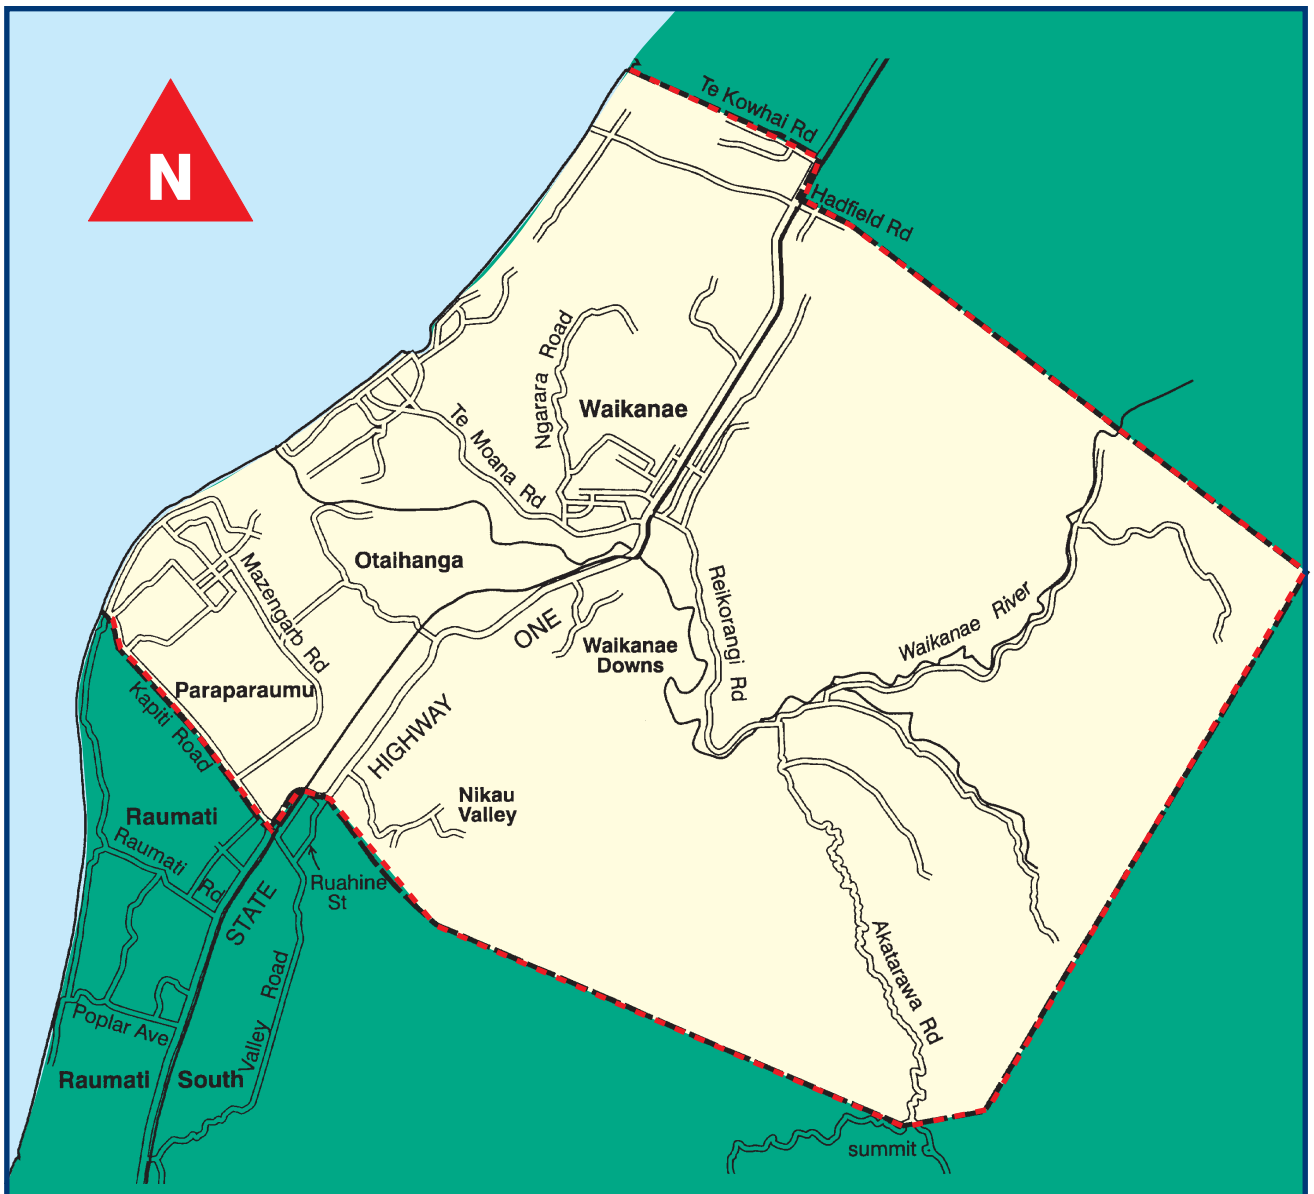

# Paraparaumu College Geographical Home Zone

The area of the Kapiti Coast bounded on the west by the sea and on the east by the Tararua Ranges with northern and southern boundaries defined as follows:

## a) west of state highway 1

Northern Boundary	All properties in Te Kowhai/Gary Road
Southern Boundary	Kapiti Road including all properties with a Kapiti Road address, but excluding properties on roads joining Kapiti Road from the south.

## b) east of state highway 1

Northern Boundary	Hadfield Road
Southern Boundary	The intersection of State Highway 1 and Ruahine Street at Boat City.
Note	The eastern boundary in Waikanae is at the summit of Akatarawa